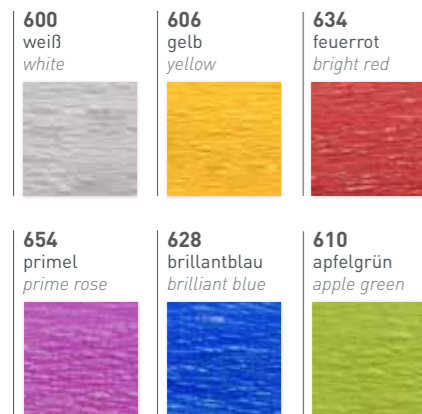

Glaskrepppapier

Glas Crepe Paper

Neues Krepppapier in transparenter Optik, ausblutend.

Außergewöhnlich leuchtende und brillante Farben.

Die hohe Stabilität des Papiers ermöglicht eine kinderleichte Handhabung und führt zu einem tollen Bastelerlebnis.

New crepe paper with a translucent look, bleeding colors.

Exceptionally bright and brilliant colors.

The high stability of the paper makes it easy to handle and leads to a great crafting experience.

• Krepppapier in transparenter Optik
Crepe paper with a translucent paper look

• Außergewöhnlich leuchtende und brillante Farben
Exceptionally bright and brilliant colors

Ausblutend
bleeding colors

Rolle eingeschweißt

Roll film-packed

Art. 62061-#

PULSAR

Unsere Naturpapiere

PULSAR-NATURPAPIERE - KEIN SORTIMENT WIE ALLE ANDEREN.

Unter der Marke Pulsar bieten wir dem Fachhandel langfaserige, hoch qualitative Naturpapiere an.

Den Kreislauf der Natur zu nutzen, ohne ihn zu stören – das ist unser Ziel bei der Herstellung der exklusiven Naturpapiere. Wenn dabei einfach schöne Produkte wie unsere Strohseide herauskommen, dann hat es sich allemal gelohnt.

Mehr Informationen dazu erhalten Sie bei Ihrem Stufen Verkaufsberater!