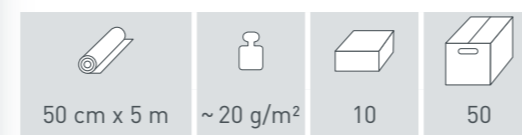

Art. 1042-#