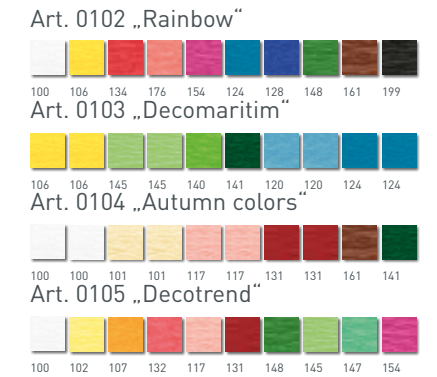

Feinkrepppapier Sortierungen

Fine Crepe Paper Assortments

Hochwertiges Krepppapier, ca 55% Dehnung, feuchtfärbend. Die Bastelpackungen enthalten harmonisch aufeinander abgestimmte Farben. Eine Packung bietet unzählige Möglichkeiten.

High Quality crepe paper - abt. 55% stretch - bleeding colors. The craft packs contains harmonised color-combinations. One pack offers endless possibilities.

10 Lagen im Polybeutel, sortierte Farben
10 sheets in polybag, assorted colors

Die perfekte Packung zum Basteln.
The perfect pack for handicrafts.