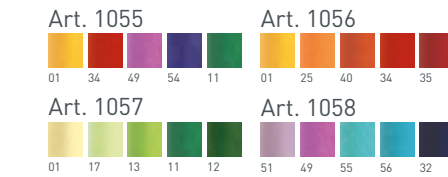

5 Lagen sortierte Farben, gefalzt im Polybeutel mit Euroloch
5 sheets assorted colors, folded in polybag with euroslot