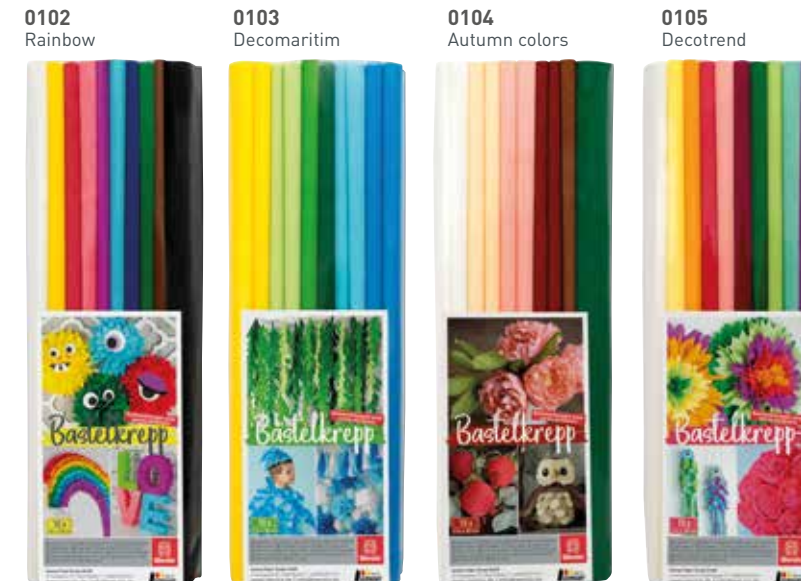

Feinkrepppapier Sortierungen

Fine Crepe Paper Assortments

Hochwertiges Krepppapier, ca 55% Dehnung, feuchtfärbend. Die Bastelpackungen enthalten harmonisch aufeinander abgestimmte Farben. Eine Packung bietet unzählige Möglichkeiten.

High Quality crepe paper - abt. 55% stretch - bleeding colors. The craft packs contains harmonised color-combinations. One pack offers endless possibilities.

10 Lagen im Polybeutel, sortierte Farben
10 sheets in polybag, assorted colors

Die perfekte Packung zum Basteln.
The perfect pack for handicrafts.