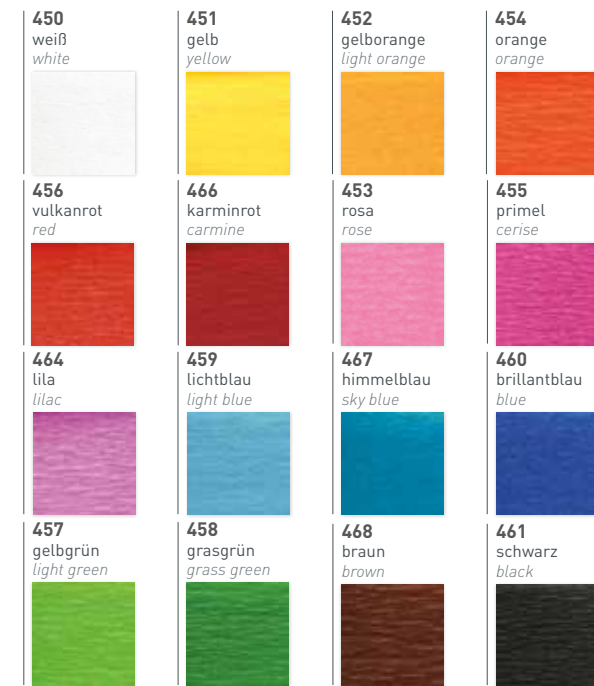

10 Rollen im Polybeutel, sortierte Farben,
jede Rolle mit Banderole
10 rolls in polybag, assorted colors,
each roll with band
Art. 02000

Rolle eingeschweißt
Roll film-packed
Art. 02001-#

Art. 02003-#

Aquarola Krepppapier

Aquarola Crepe Paper

Hochwertiges Krepppapier, ca 55% Dehnung, farbfest und lichtecht. Die Farben im Aquarola Krepppapier bleiben im Papier und hinterlassen keine Spuren auf Kinderhänden, Kleidern und Möbeln. Keine Zauberei, sondern eine Entwicklung der Krepppapier-Profis bei Seaman Paper Europe. Die Farben sind ungiftig und schwermetallfrei. **AQUAROLA färbt nicht ab!**

abt. 55% stretch - non-bleeding colors. The dyes in AQUAROLA crepe paper do not leave stains on children's hands, garments or furniture. It's no miracle but an innovation from the crepe paper professionals at Seaman Paper Europe. The colors are nontoxic and free of heavy metal.

AQUAROLA does not bleed or stain.

Rolle mit Banderole
Roll with band
Art. 82061-#

10 Rollen im Polybeutel, sortierte Farben,
jede Rolle mit Banderole
10 Rolls in polybag, assorted colors,
each roll with band
Art. 4780